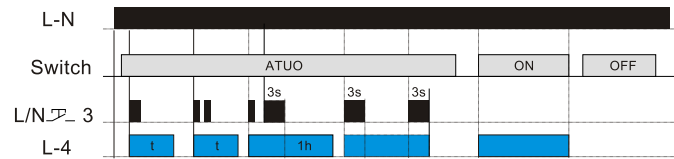

Functions Diagram

Wiring Diagram

4-wire connection

Types of lamps

2000W	2000W	1000W	900W(125uF)	400W

Example

Dimensions(mm)