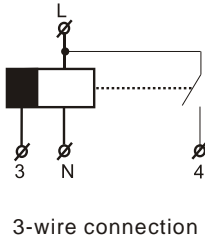

Functions Diagram

Wiring Diagram

4-wire connection

Types of lamps

2000W	2000W	1000W	900W(125uF)	400W

Example

Dimensions(mm)