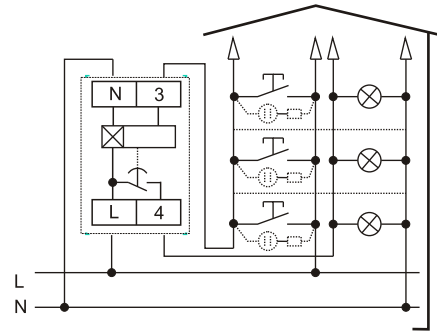

Functions Diagram

Wiring Diagram

4-wire connection

Types of lamps

2000W	2000W	1000W	900W(125uF)	400W

Example

Dimensions(mm)