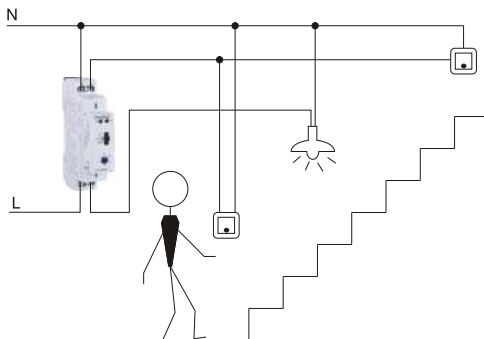

Functions Diagram

Wiring Diagram

4-wire connection

Types of lamps

2000W	2000W	1000W	900W(125uF)	400W

Example

Dimensions(mm)